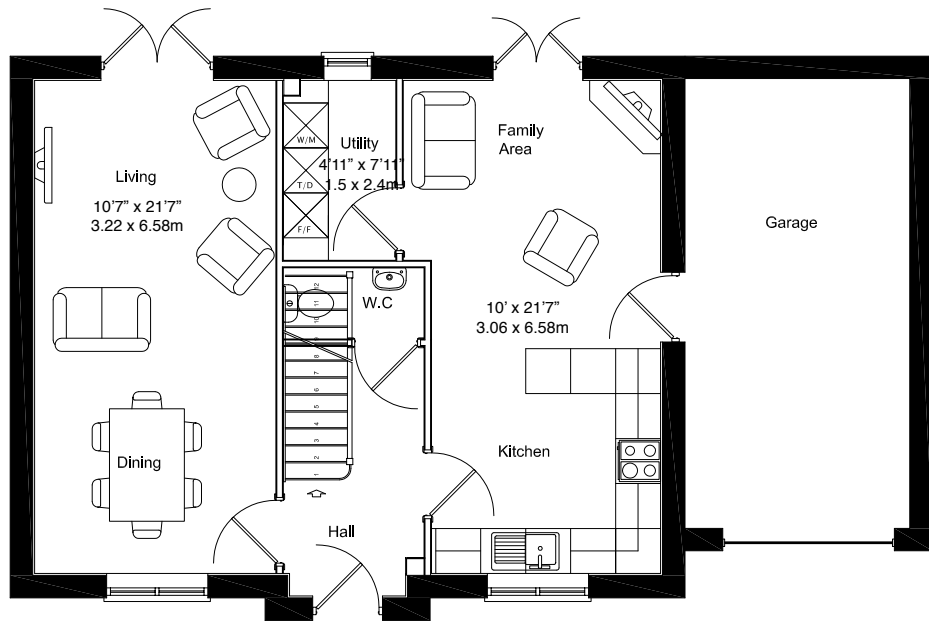

Whittle - 4 Bedroom House (1,180 sq.ft.)

Whittle - 4 Bedroom House (1,180 sq.ft.)

GROUND FLOOR

FIRST FLOOR

MISREPRESENTATION ACT: Greenhaven Homes Ltd and ManningStainton for themselves and for the vendors or lessors of this property, whose agents they are give notice that: a) all particulars are set out as general outline only for the guidance of intending purchasers or lessees, and do not comprise part of an offer or contract; b) all descriptions, dimensions, references to condition and necessary permissions for use and occupation, and other details are given in good faith and are believed to be correct but any intending purchasers or tenants should not rely on them as statements or representations of fact but must satisfy themselves by inspection or otherwise as to the correctness of each of them. c) no person in the employment of Greenhaven Homes Ltd and ManningStainton has any authority to make any representation of warranty whatsoever in relation to this property.