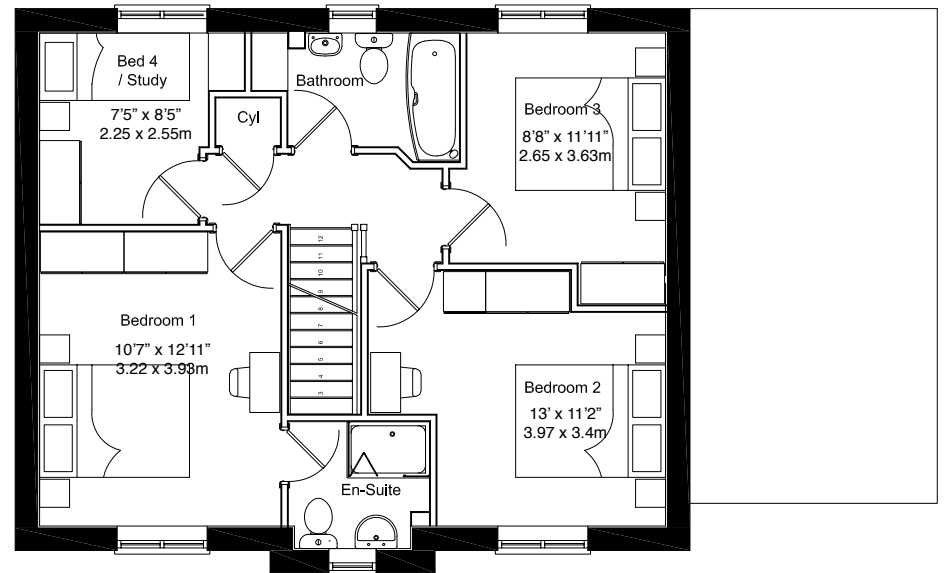

Whittle - 4 Bedroom House (1,180 sq.ft.)

Whittle - 4 Bedroom House (1,180 sq.ft.)

GROUND FLOOR

FIRST FLOOR

MISREPRESENTATION ACT: Greenhaven Homes Ltd and ManningStainton for themselves and for the vendors or lessors of this property, whose agents they are give notice that: a) all particulars are set out as general outline only for the guidance of intending purchasers or lessees, and do not comprise part of an offer or contract; b) all descriptions, dimensions, references to condition and necessary permissions for use and occupation, and other details are given in good faith and are believed to be correct but any intending purchasers or tenants should not rely on them as statements or representations of fact but must satisfy themselves by inspection or otherwise as to the correctness of each of them. c) no person in the employment of Greenhaven Homes Ltd and ManningStainton has any authority to make any representation of warranty whatsoever in relation to this property.