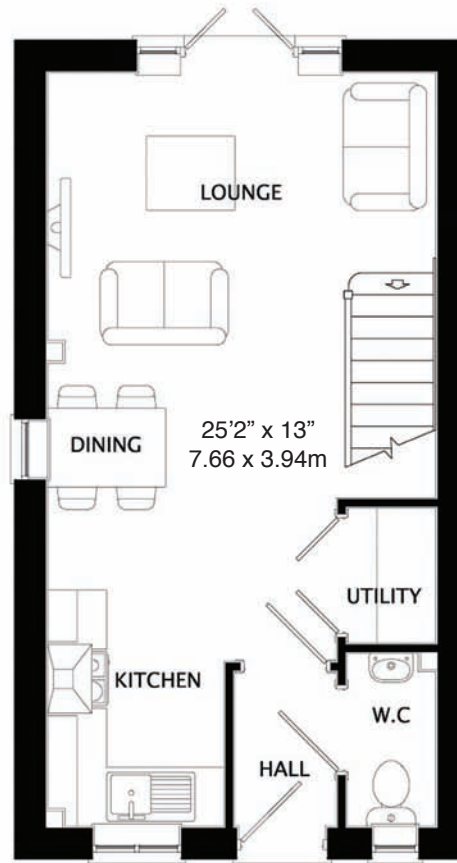

# Weaver - 2 Bedroom House (674 sq.ft.)

# Weaver - 2 Bedroom House (674 sq.ft.)

**GROUND FLOOR**

**GROUND FLOOR - OPEN PLAN**

**FIRST FLOOR**

MISREPRESENTATION ACT: Greenhaven Homes Ltd and ManningStainton for themselves and for the vendors or lessors of this property, whose agents they are give notice that: a) all particulars are set out as general outline only for the guidance of intending purchasers or lessees, and do not comprise part of an offer or contract; b) all descriptions, dimensions, references to condition and necessary permissions for use and occupation, and other details are given in good faith and are believed to be correct but any intending purchasers or tenants should not rely on them as statements or representations of fact but must satisfy themselves by inspection or otherwise as to the correctness of each of them. c) no person in the employment of Greenhaven Homes Ltd and ManningStainton has any authority to make any representation of warranty whatsoever in relation to this property.