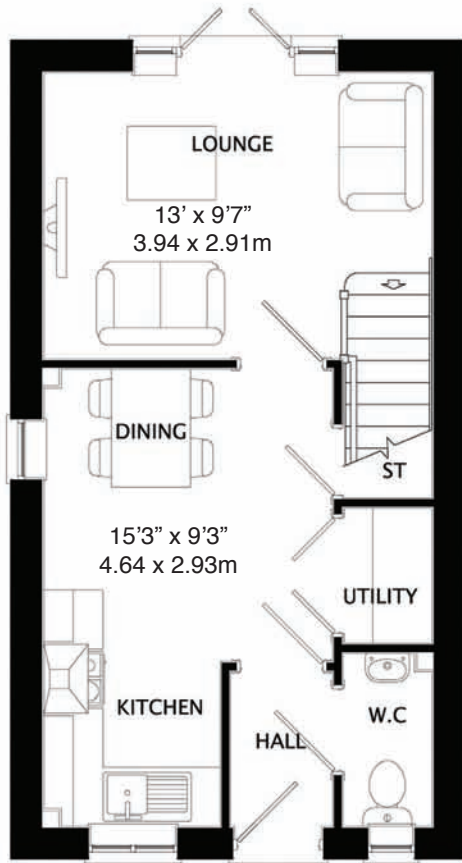

# Weaver - 2 Bedroom House (674 sq.ft.)

# Weaver - 2 Bedroom House (674 sq.ft.)

**GROUND FLOOR**

**GROUND FLOOR - OPEN PLAN**

**FIRST FLOOR**

MISREPRESENTATION ACT: Greenhaven Homes Ltd and ManningStainton for themselves and for the vendors or lessors of this property, whose agents they are give notice that: a) all particulars are set out as general outline only for the guidance of intending purchasers or lessees, and do not comprise part of an offer or contract; b) all descriptions, dimensions, references to condition and necessary permissions for use and occupation, and other details are given in good faith and are believed to be correct but any intending purchasers or tenants should not rely on them as statements or representations of fact but must satisfy themselves by inspection or otherwise as to the correctness of each of them. c) no person in the employment of Greenhaven Homes Ltd and ManningStainton has any authority to make any representation of warranty whatsoever in relation to this property.