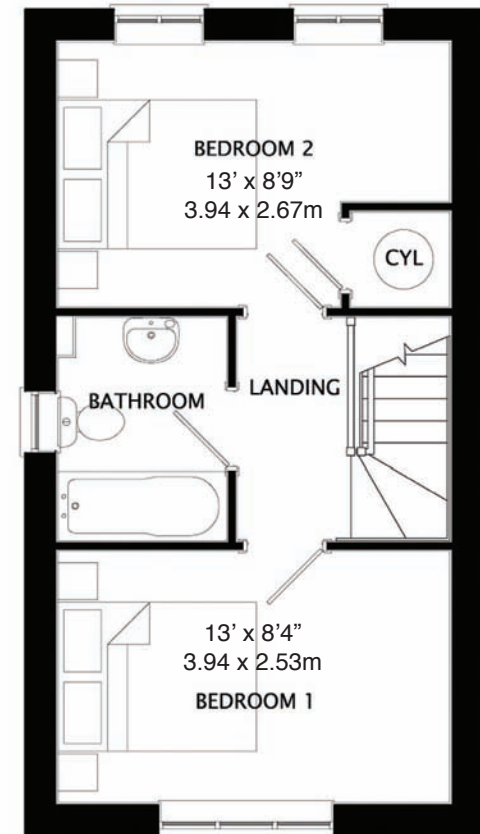

# Weaver - 2 Bedroom House (674 sq.ft.)

# Weaver - 2 Bedroom House (674 sq.ft.)

**GROUND FLOOR**

**GROUND FLOOR - OPEN PLAN**

**FIRST FLOOR**

MISREPRESENTATION ACT: Greenhaven Homes Ltd and ManningStainton for themselves and for the vendors or lessors of this property, whose agents they are give notice that: a) all particulars are set out as general outline only for the guidance of intending purchasers or lessees, and do not comprise part of an offer or contract; b) all descriptions, dimensions, references to condition and necessary permissions for use and occupation, and other details are given in good faith and are believed to be correct but any intending purchasers or tenants should not rely on them as statements or representations of fact but must satisfy themselves by inspection or otherwise as to the correctness of each of them. c) no person in the employment of Greenhaven Homes Ltd and ManningStainton has any authority to make any representation of warranty whatsoever in relation to this property.