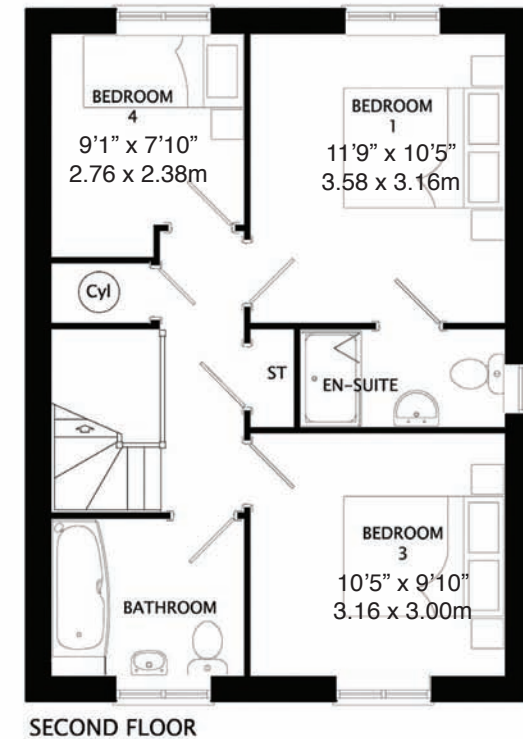

# Walden - 4 Bedroom House (1325 sq.ft.)

# Walden - 4 Bedroom House (1325 sq.ft.)

MISREPRESENTATION ACT: Greenhaven Homes Ltd and ManningStainton for themselves and for the vendors or lessors of this property, whose agents they are give notice that: a) all particulars are set out as general outline only for the guidance of intending purchasers or lessees, and do not comprise part of an offer or contract: b) all descriptions, dimensions, references to condition and necessary permissions for use and occupation, and other details are given in good faith and are believe to be correct but any intending purchasers or tenants should not rely on them as statements or representations of fact but must satisfy themselves by inspection or otherwise as to the correctness of each of them. c) no person in the employment of Greenhaven Homes Ltd and ManningStainton has any authority to make any representation of warranty whatsoever in relation to this property.