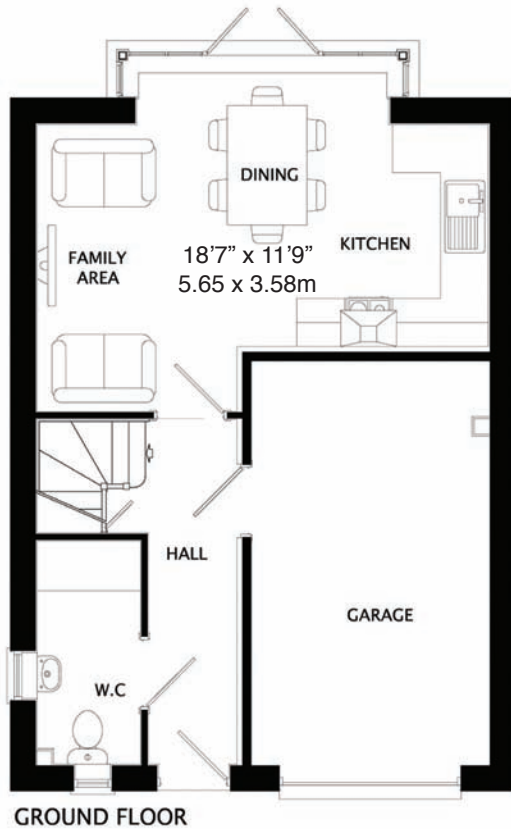

# Walden - 4 Bedroom House (1325 sq.ft.)

# Walden - 4 Bedroom House (1325 sq.ft.)

MISREPRESENTATION ACT: Greenhaven Homes Ltd and ManningStainton for themselves and for the vendors or lessors of this property, whose agents they are give notice that: a) all particulars are set out as general outline only for the guidance of intending purchasers or lessees, and do not comprise part of an offer or contract: b) all descriptions, dimensions, references to condition and necessary permissions for use and occupation, and other details are given in good faith and are believe to be correct but any intending purchasers or tenants should not rely on them as statements or representations of fact but must satisfy themselves by inspection or otherwise as to the correctness of each of them. c) no person in the employment of Greenhaven Homes Ltd and ManningStainton has any authority to make any representation of warranty whatsoever in relation to this property.