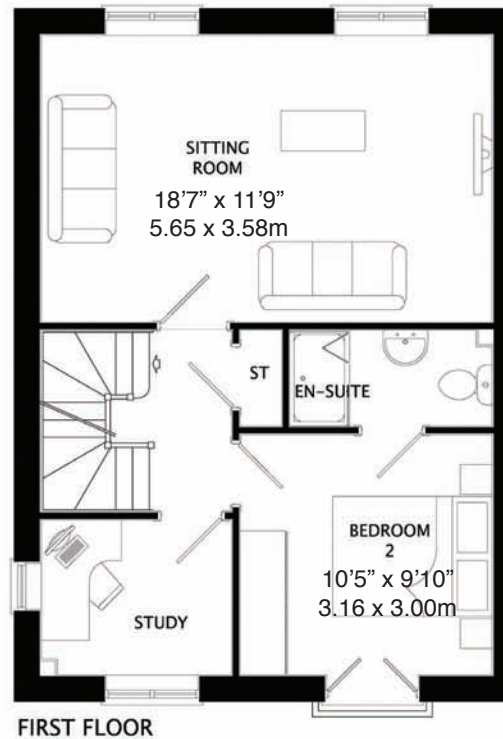

# Walden - 4 Bedroom House (1325 sq.ft.)

# Walden - 4 Bedroom House (1325 sq.ft.)

MISREPRESENTATION ACT: Greenhaven Homes Ltd and ManningStainton for themselves and for the vendors or lessors of this property, whose agents they are give notice that: a) all particulars are set out as general outline only for the guidance of intending purchasers or lessees, and do not comprise part of an offer or contract: b) all descriptions, dimensions, references to condition and necessary permissions for use and occupation, and other details are given in good faith and are believe to be correct but any intending purchasers or tenants should not rely on them as statements or representations of fact but must satisfy themselves by inspection or otherwise as to the correctness of each of them. c) no person in the employment of Greenhaven Homes Ltd and ManningStainton has any authority to make any representation of warranty whatsoever in relation to this property.