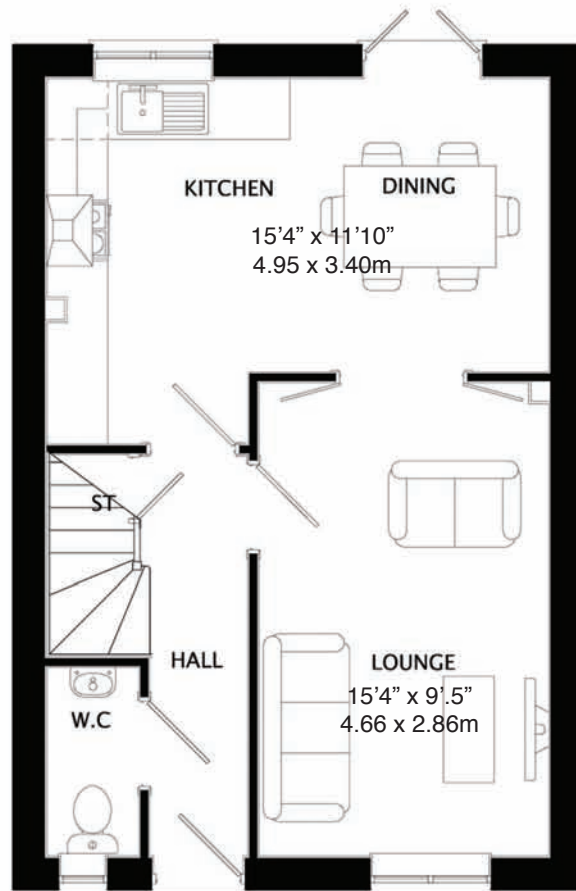

Ribble - 3 Bedroom House (830 sq.ft.)

Ribble - 3 Bedroom House (830 sq.ft.)

GROUND FLOOR

FIRST FLOOR

MISREPRESENTATION ACT: Greenhaven Homes Ltd and ManningStainton for themselves and for the vendors or lessors of this property, whose agents they are give notice that: a) all particulars are set out as general outline only for the guidance of intending purchasers or lessees, and do not comprise part of an offer or contract; b) all descriptions, dimensions, references to condition and necessary permissions for use and occupation, and other details are given in good faith and are believed to be correct but any intending purchasers or tenants should not rely on them as statements or representations of fact but must satisfy themselves by inspection or otherwise as to the correctness of each of them. c) no person in the employment of Greenhaven Homes Ltd and ManningStainton has any authority to make any representation of warranty whatsoever in relation to this property.