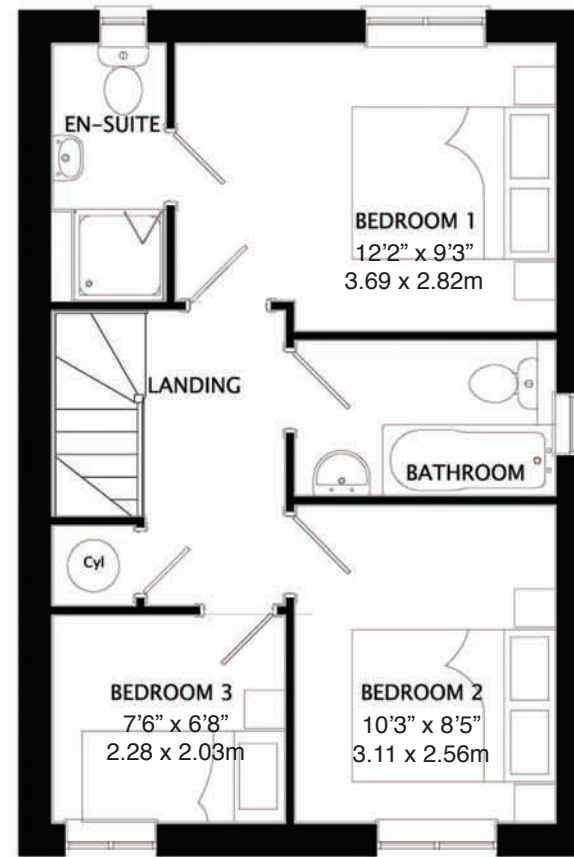

Ribble - 3 Bedroom House (830 sq.ft.)

Ribble - 3 Bedroom House (830 sq.ft.)

GROUND FLOOR

FIRST FLOOR

MISREPRESENTATION ACT: Greenhaven Homes Ltd and ManningStainton for themselves and for the vendors or lessors of this property, whose agents they are give notice that: a) all particulars are set out as general outline only for the guidance of intending purchasers or lessees, and do not comprise part of an offer or contract; b) all descriptions, dimensions, references to condition and necessary permissions for use and occupation, and other details are given in good faith and are believed to be correct but any intending purchasers or tenants should not rely on them as statements or representations of fact but must satisfy themselves by inspection or otherwise as to the correctness of each of them. c) no person in the employment of Greenhaven Homes Ltd and ManningStainton has any authority to make any representation of warranty whatsoever in relation to this property.