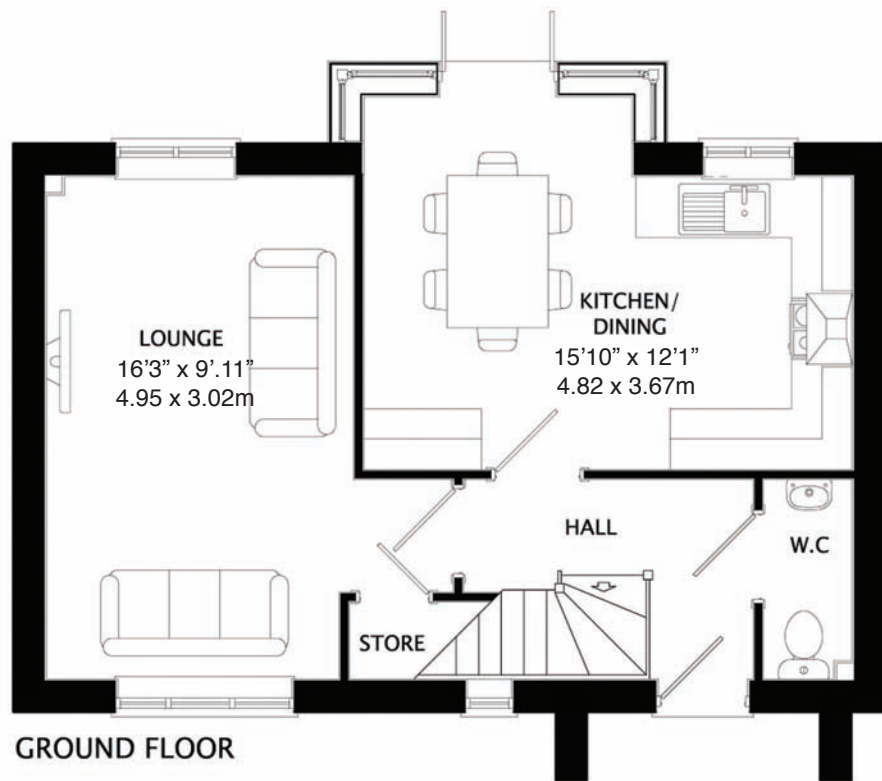

Newland - 3 Bedroom House (900 sq.ft.)

Newland - 3 Bedroom House (900 sq.ft.)

MISREPRESENTATION ACT: Greenhaven Homes Ltd and ManningStainton for themselves and for the vendors or lessors of this property, whose agents they are give notice that: a) all particulars are set out as general outline only for the guidance of intending purchasers or lessees, and do not comprise part of an offer or contract; b) all descriptions, dimensions, references to condition and necessary permissions for use and occupation, and other details are given in good faith and are believed to be correct but any intending purchasers or tenants should not rely on them as statements or representations of fact but must satisfy themselves by inspection or otherwise as to the correctness of each of them. c) no person in the employment of Greenhaven Homes Ltd and ManningStainton has any authority to make any representation of warranty whatsoever in relation to this property.