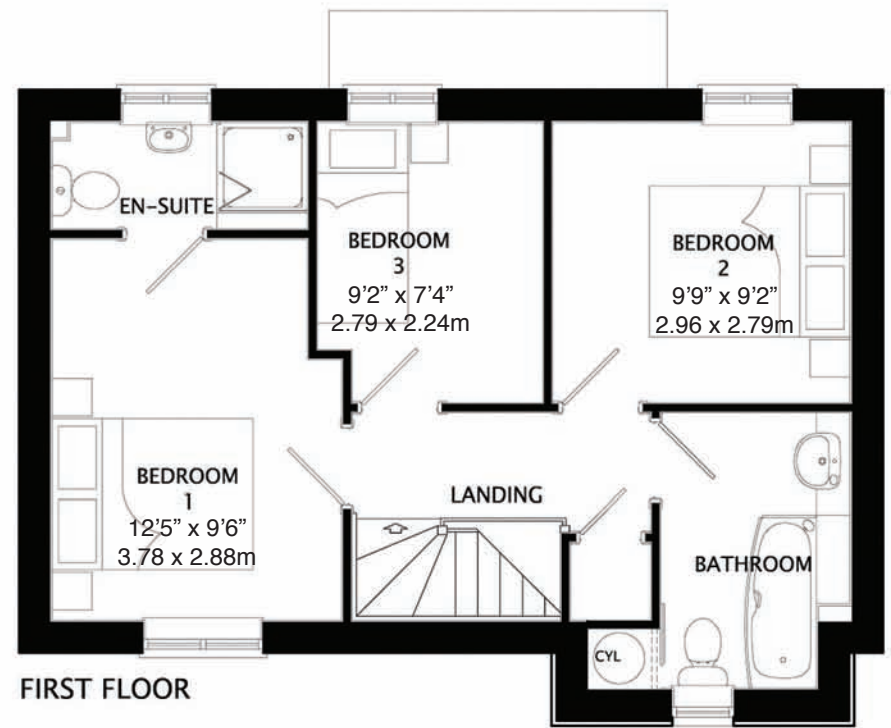

Newland - 3 Bedroom House (900 sq.ft.)

Newland - 3 Bedroom House (900 sq.ft.)

MISREPRESENTATION ACT: Greenhaven Homes Ltd and ManningStainton for themselves and for the vendors or lessors of this property, whose agents they are give notice that: a) all particulars are set out as general outline only for the guidance of intending purchasers or lessees, and do not comprise part of an offer or contract; b) all descriptions, dimensions, references to condition and necessary permissions for use and occupation, and other details are given in good faith and are believed to be correct but any intending purchasers or tenants should not rely on them as statements or representations of fact but must satisfy themselves by inspection or otherwise as to the correctness of each of them. c) no person in the employment of Greenhaven Homes Ltd and ManningStainton has any authority to make any representation of warranty whatsoever in relation to this property.