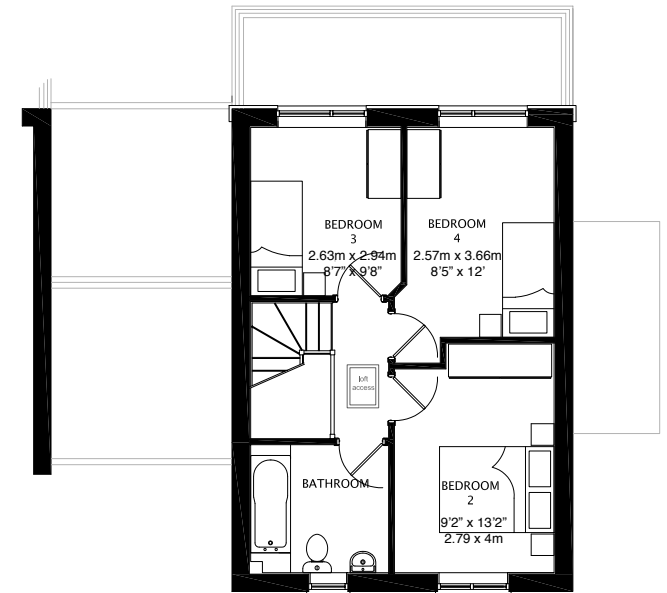

# Easington - 4 Bedroom House (1,607 sq.ft.)

# Easington - 4 Bedroom House (1,607 sq.ft.)

Ground Floor Layout

First Floor Layout

Second Floor Layout

MISREPRESENTATION ACT: Greenhaven Homes Ltd and ManningStainton for themselves and for the vendors or lessors of this property, whose agents they are give notice that: a) all particulars are set out as general outline only for the guidance of intending purchasers or lessees, and do not comprise part of an offer or contract; b) all descriptions, dimensions, references to condition and necessary permissions for use and occupation, and other details are given in good faith and are believed to be correct but any intending purchasers or tenants should not rely on them as statements or representations of fact but must satisfy themselves by inspection or otherwise as to the correctness of each of them. c) no person in the employment of Greenhaven Homes Ltd and ManningStainton has any authority to make any representation of warranty whatsoever in relation to this property.