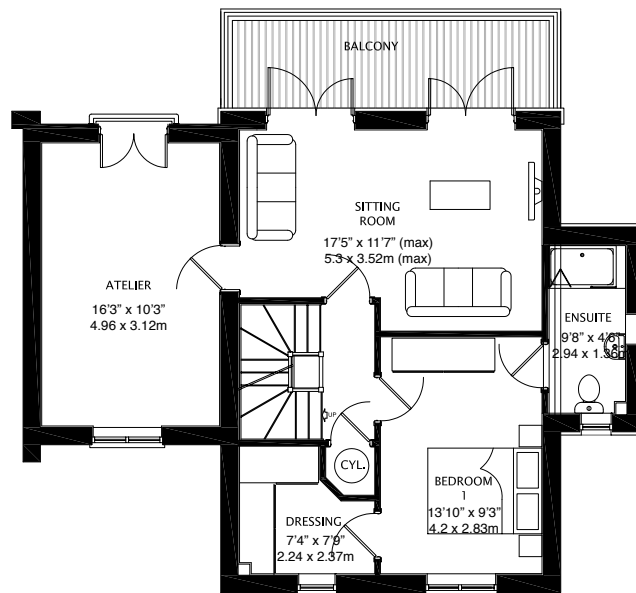

# Easington - 4 Bedroom House (1,607 sq.ft.)

# Easington - 4 Bedroom House (1,607 sq.ft.)

Ground Floor Layout

First Floor Layout

Second Floor Layout

MISREPRESENTATION ACT: Greenhaven Homes Ltd and ManningStainton for themselves and for the vendors or lessors of this property, whose agents they are give notice that: a) all particulars are set out as general outline only for the guidance of intending purchasers or lessees, and do not comprise part of an offer or contract; b) all descriptions, dimensions, references to condition and necessary permissions for use and occupation, and other details are given in good faith and are believed to be correct but any intending purchasers or tenants should not rely on them as statements or representations of fact but must satisfy themselves by inspection or otherwise as to the correctness of each of them. c) no person in the employment of Greenhaven Homes Ltd and ManningStainton has any authority to make any representation of warranty whatsoever in relation to this property.