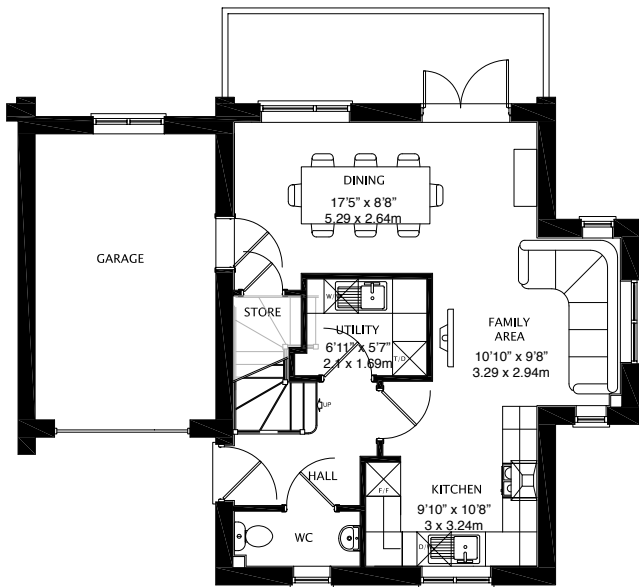

# Easington - 4 Bedroom House (1,607 sq.ft.)

# Easington - 4 Bedroom House (1,607 sq.ft.)

Ground Floor Layout

First Floor Layout

Second Floor Layout

MISREPRESENTATION ACT: Greenhaven Homes Ltd and ManningStainton for themselves and for the vendors or lessors of this property, whose agents they are give notice that: a) all particulars are set out as general outline only for the guidance of intending purchasers or lessees, and do not comprise part of an offer or contract; b) all descriptions, dimensions, references to condition and necessary permissions for use and occupation, and other details are given in good faith and are believed to be correct but any intending purchasers or tenants should not rely on them as statements or representations of fact but must satisfy themselves by inspection or otherwise as to the correctness of each of them. c) no person in the employment of Greenhaven Homes Ltd and ManningStainton has any authority to make any representation of warranty whatsoever in relation to this property.