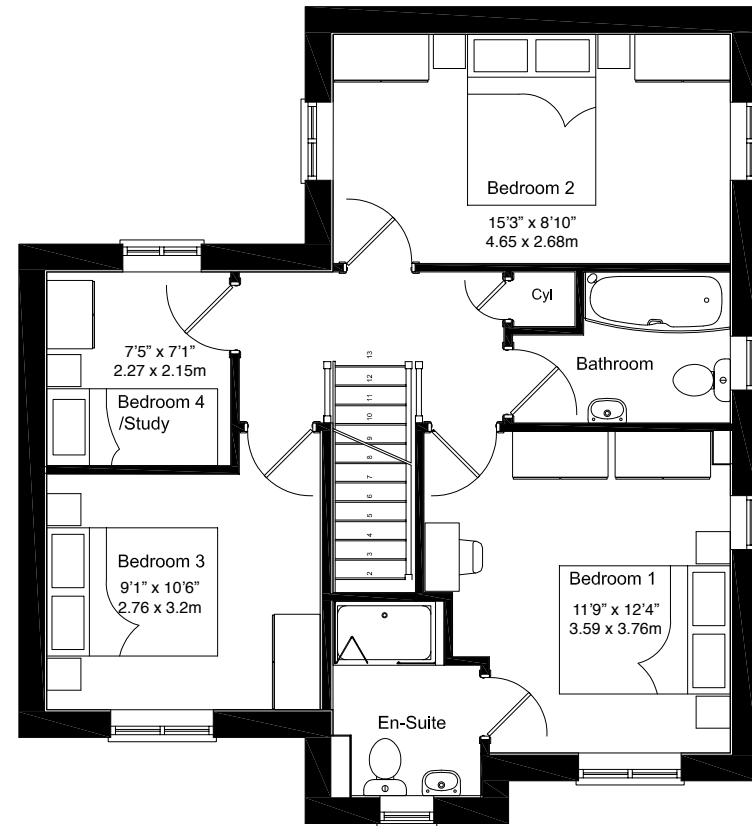

# Billingham - 4 Bedroom House (1,225 sq.ft.)

# Billingham - 4 Bedroom House (1,225 sq.ft.)

GROUND FLOOR

FIRST FLOOR

MISREPRESENTATION ACT: Greenhaven Homes Ltd and ManningStainton for themselves and for the vendors or lessors of this property, whose agents they are give notice that: a) all particulars are set out as general outline only for the guidance of intending purchasers or lessees, and do not comprise part of an offer or contract; b) all descriptions, dimensions, references to condition and necessary permissions for use and occupation, and other details are given in good faith and are believed to be correct but any intending purchasers or tenants should not rely on them as statements or representations of fact but must satisfy themselves by inspection or otherwise as to the correctness of each of them. c) no person in the employment of Greenhaven Homes Ltd and ManningStainton has any authority to make any representation of warranty whatsoever in relation to this property.