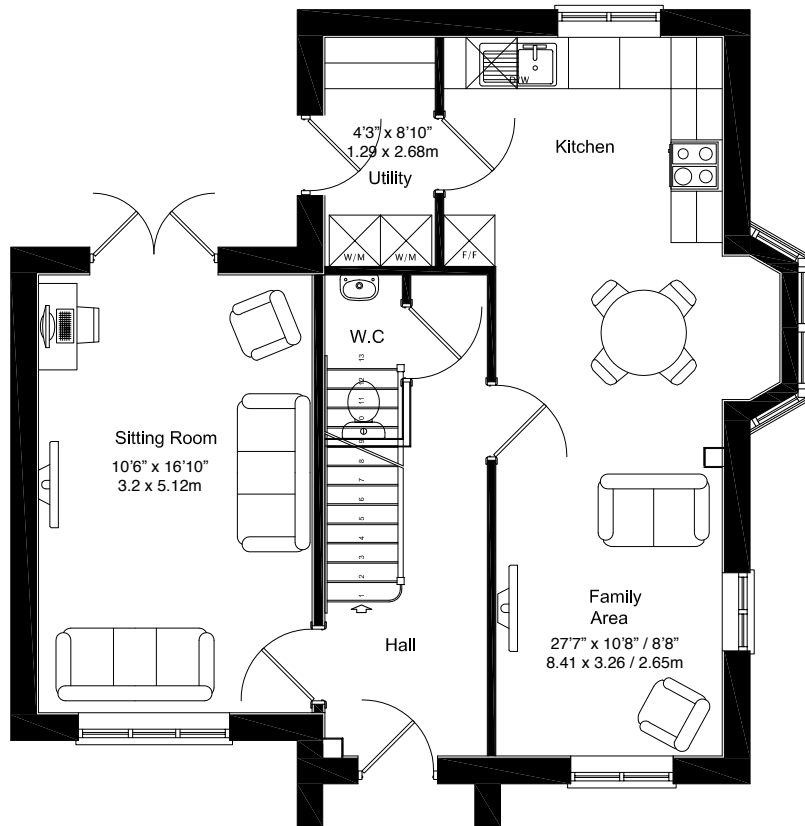

# Billingham - 4 Bedroom House (1,225 sq.ft.)

# Billingham - 4 Bedroom House (1,225 sq.ft.)

GROUND FLOOR

FIRST FLOOR

MISREPRESENTATION ACT: Greenhaven Homes Ltd and ManningStainton for themselves and for the vendors or lessors of this property, whose agents they are give notice that: a) all particulars are set out as general outline only for the guidance of intending purchasers or lessees, and do not comprise part of an offer or contract; b) all descriptions, dimensions, references to condition and necessary permissions for use and occupation, and other details are given in good faith and are believed to be correct but any intending purchasers or tenants should not rely on them as statements or representations of fact but must satisfy themselves by inspection or otherwise as to the correctness of each of them. c) no person in the employment of Greenhaven Homes Ltd and ManningStainton has any authority to make any representation of warranty whatsoever in relation to this property.